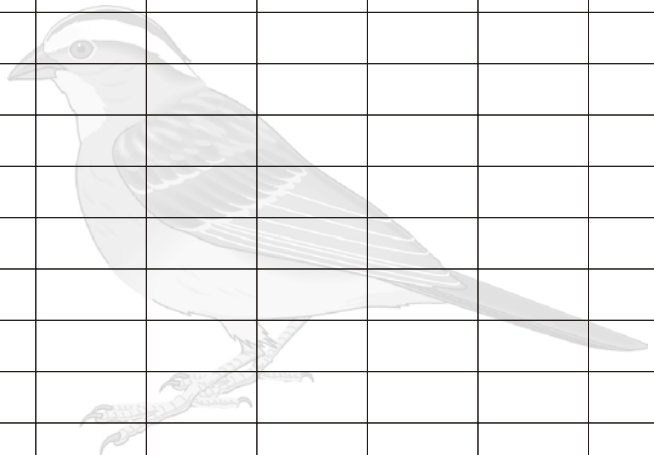

# PROJECT PRAIRIE BIRDS – BIRD SURVEY DATA SHEET

Participants \_\_\_\_\_ Vegetation class type (see page 4-5 for choices) \_\_\_\_\_

\_\_\_\_\_ Date \_\_\_\_\_

Site name \_\_\_\_\_ Comments \_\_\_\_\_

**RECORD ONLY BIRDS FLUSHED FROM TRANSECTS (not fly-overs, birds seen in transit or along roadside)**

Transect No.	Time	Sky <sup>1</sup>	Wind <sup>2</sup>	Bird Species <sup>3</sup>									
				(for quantity, write in a number, not hash or tally marks)									

- <sup>1</sup> **Official Sky codes**
- |                                 |                               |                               |
|---------------------------------|-------------------------------|-------------------------------|
| 0 Clear or few clouds           | 3 (not applicable in SE U.S.) | 6 (not applicable in SE U.S.) |
| 1 Partly cloudy or variable sky | 4 Fog or smoke                | 7 Snow                        |
| 2 Cloudy or overcast            | 5 Drizzle                     | 8 Showers                     |

- <sup>2</sup> **Official Wind speed (Beaufort Number)**
- |                                       |  |
|---------------------------------------|--|
| 0 Smoke rises vertically              | 3 Leaves, small twigs in constant motion; light flag extended  |
| 1 Wind direction shown by smoke drift | 4 Raises dust and loose paper; small branches move   |
| 2 Wind felt on face; leaves rustle    | 5 Small trees with leaves sway; crests on inland water-<br><b>too windy, do not survey for birds</b> |