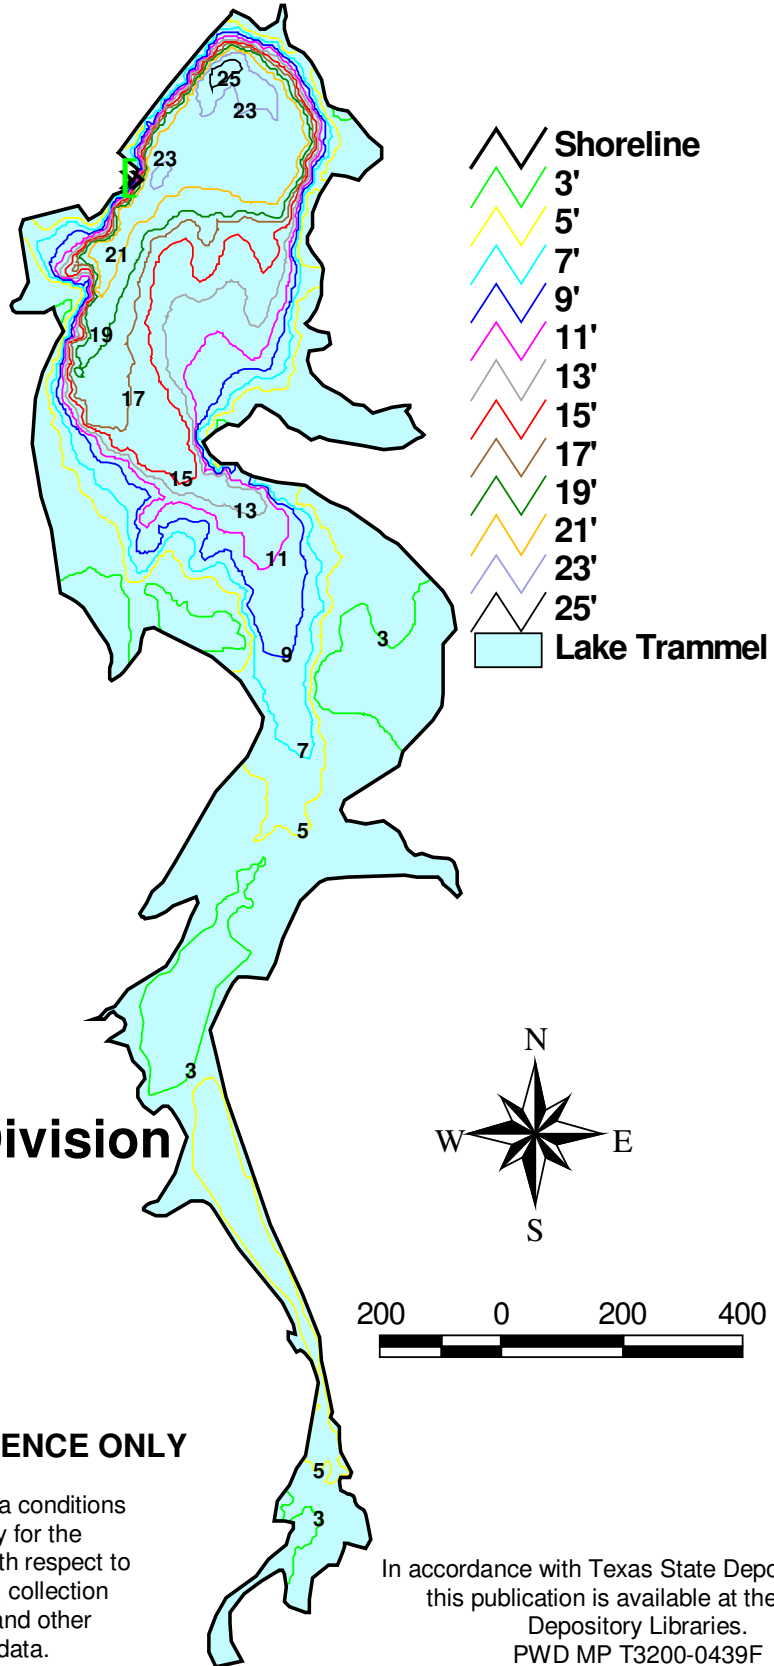

# Lake Trammel

Inland Fisheries Division

**NOTE: THIS MAP FOR REFERENCE ONLY**

This requestor must be aware of data conditions and ultimately bear responsibility for the appropriate use of the information with respect to possible errors, original map scale, collection methodology, currency of data, and other conditions specific to certain data.

In accordance with Texas State Depository Law, this publication is available at the Texas Depository Libraries.  
PWD MP T3200-0439F