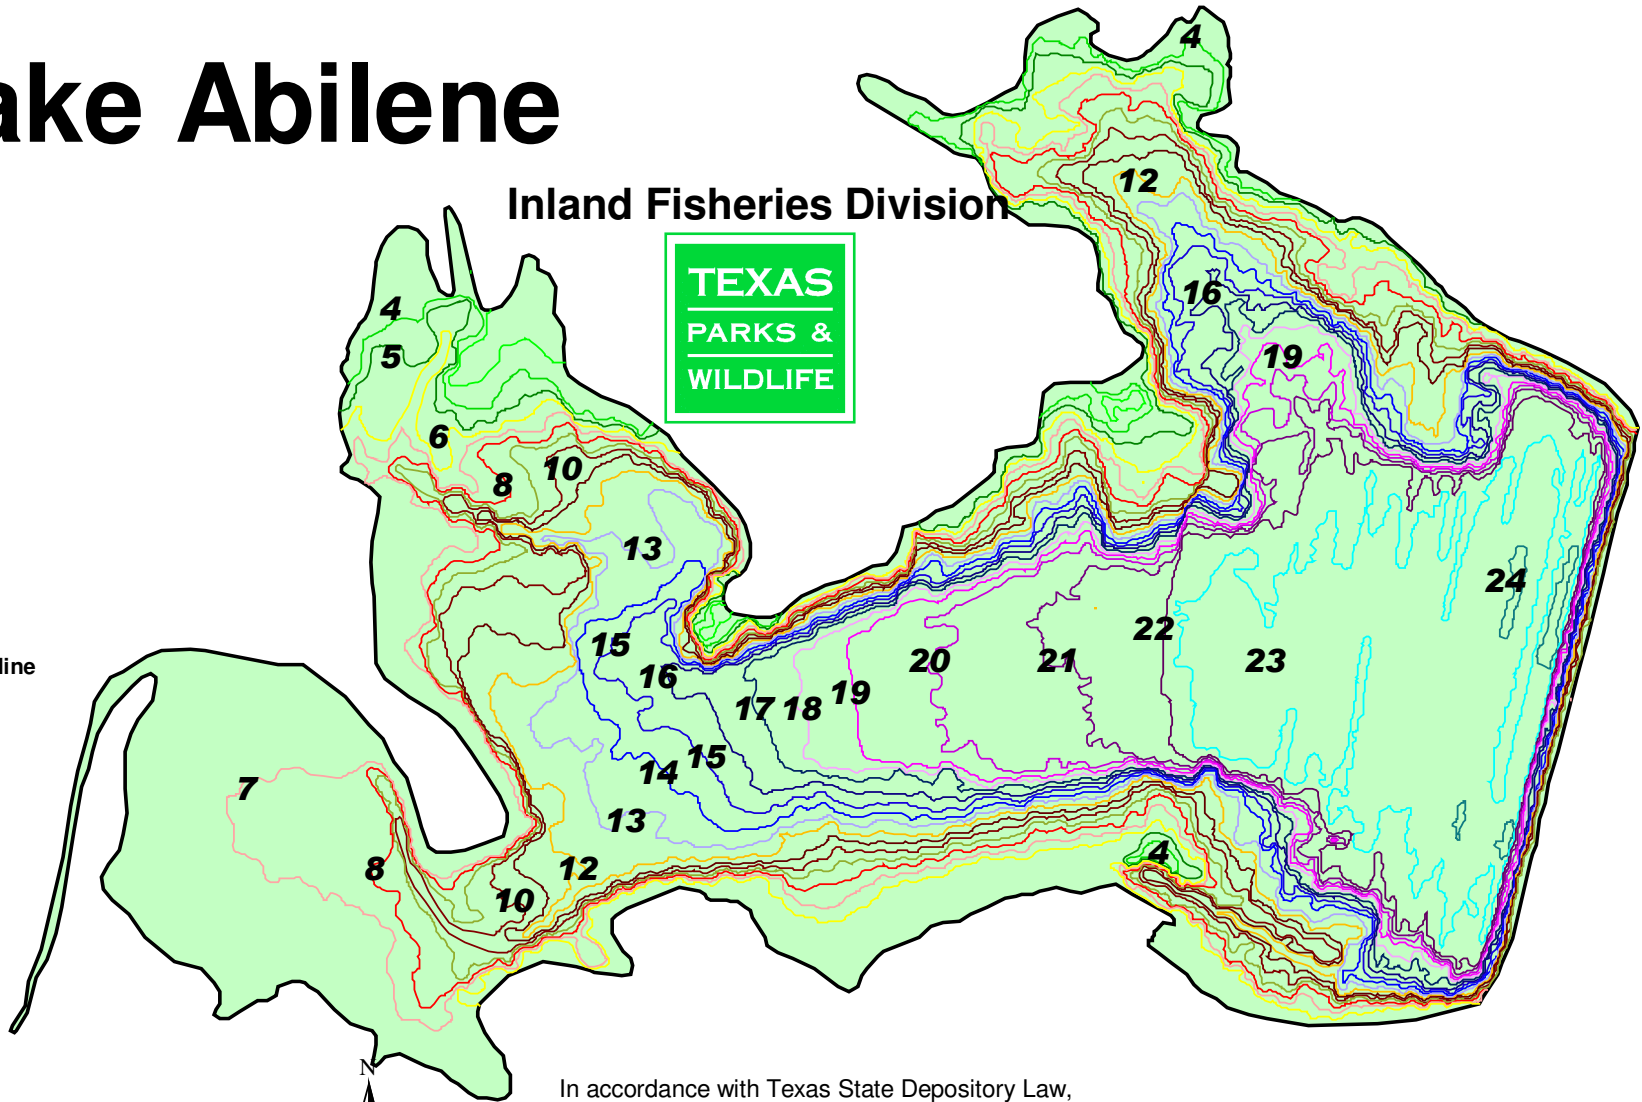

# Lake Abilene

Inland Fisheries Division

In accordance with Texas State Depository Law,  
this publication is available at the Texas  
Depository Libraries.  
PWD MP T3200-0439N

## NOTE: THIS MAP FOR REFERENCE ONLY

This requestor must be aware of data conditions and ultimately bear responsibility for the appropriate use of the information with respect to possible errors, original map scale, collection methodology, currency of data, and other conditions specific to certain data.