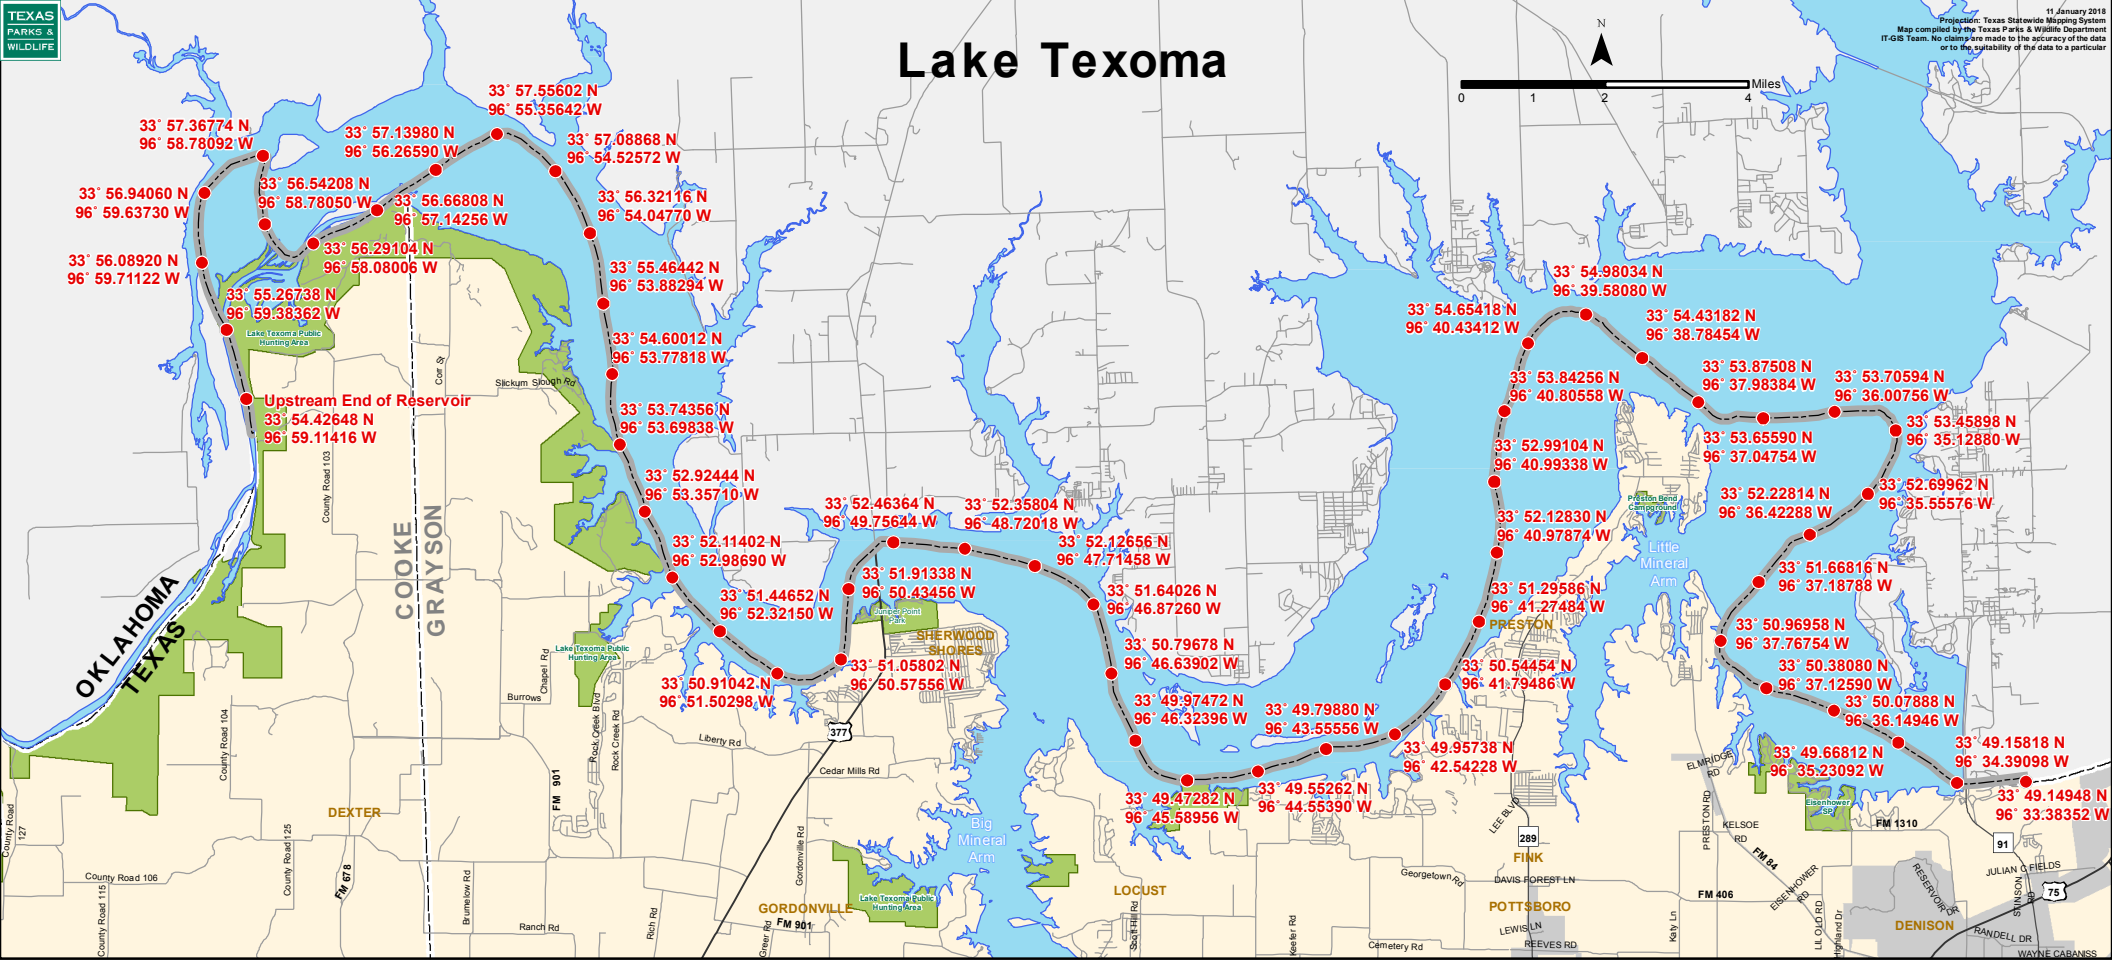

Lake Texoma

OKLAHOMA
TEXAS

COOKE
GRAYSON

DEXTER

GORDONVILLE

LOCUST

FINK

POTTSBORO

DENISON

Upstream End of Reservoir
33° 54.42648 N
96° 59.11416 W

33° 57.36774 N
96° 58.78092 W

33° 57.13980 N
96° 56.26590 W

33° 57.55602 N
96° 55.35642 W

33° 57.08868 N
96° 54.52572 W

33° 56.94060 N
96° 59.63730 W

33° 56.54208 N
96° 58.78050 W

33° 56.66808 N
96° 57.14256 W

33° 56.32116 N
96° 54.04770 W

33° 56.08920 N
96° 59.71122 W

33° 56.29104 N
96° 58.08006 W

33° 55.26738 N
96° 59.38362 W

33° 55.46442 N
96° 53.88294 W

33° 55.26738 N
96° 59.38362 W

33° 54.60012 N
96° 53.77818 W

33° 53.74356 N
96° 53.69838 W

33° 52.92444 N
96° 53.35710 W

33° 52.46364 N
96° 49.75644 W

33° 52.35804 N
96° 48.72018 W

33° 52.11402 N
96° 52.98690 W