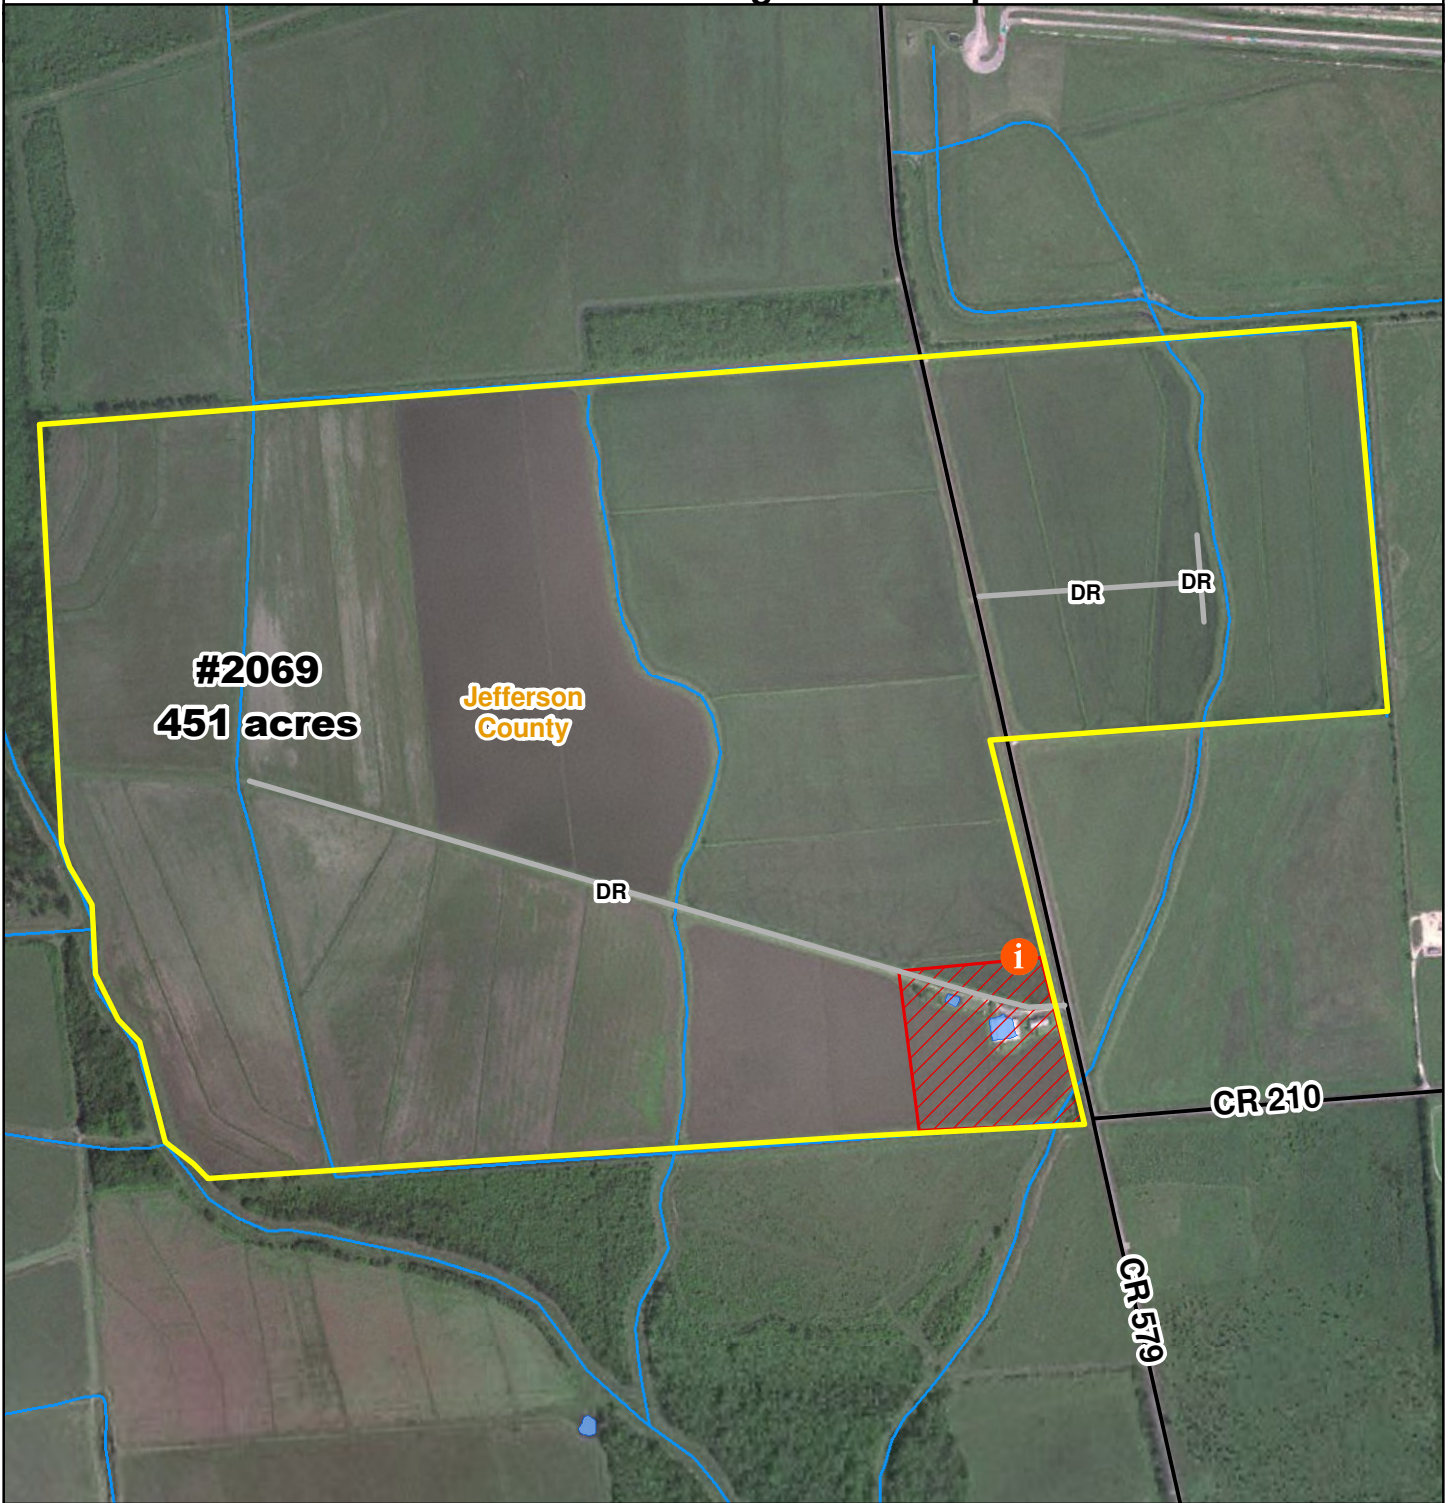

# La Belle Road

**\* Annual Public Hunting Permit Required \***

Refer to Legal Gamebox in your "2010-11 Map Booklet for Public Hunting Lands" for hunting information and regulations.

Map compiled by the Texas Parks & Wildlife Department. 08/2010  
 No claims are made to the accuracy of the data or to the suitability of the data to a particular use.