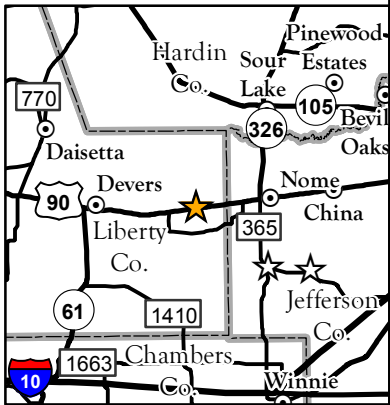

-  Dove Lease
-  No Hunt Zone
-  TPWD Property
-  County
-  Info Station
-  Parking
-  Crossover
-  Windmill
-  Gates
-  Fence
-  Road
-  Stream
-  Railroad
-  Transmission Line

*** Annual Public Hunting Permit Required ***
 Refer to Legal Gamebox in your "2011-12 Map Booklet for Public Hunting Lands" for hunting information and regulations.

US Highway 90

Life's better outside.®

Map compiled by the Texas Parks & Wildlife Department. 07/2011
 No claims are made to the accuracy of the data or to the suitability of the data to a particular use.