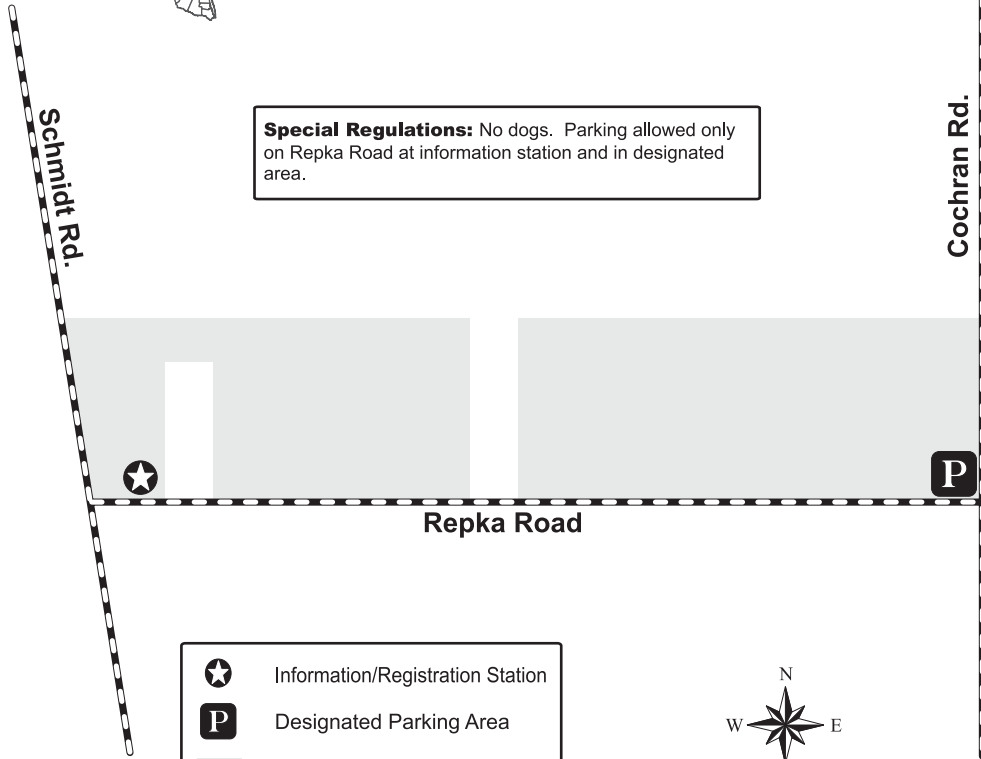

Repka Road Unit #2055 160 acres

Special Regulations: No dogs. Parking allowed only on Repka Road at information station and in designated area.

- Information/Registration Station
- Designated Parking Area
- Public Hunting Area

LEGAL GAME • 2011-2012

OSR Required Sept. 1-5

Dove:

Regular Season: Each day of the first split of Central Zone (Mourning and White-winged).

Menke Road turns into Schmidt Road. Total of 2 miles from FM 359 to Repka Rd.