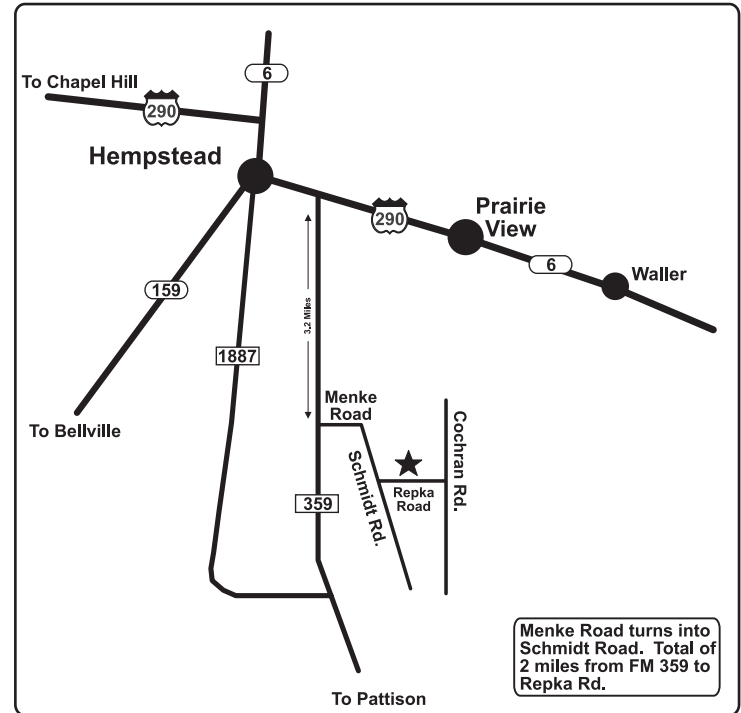

Repka Road Unit #2055 160 acres

Special Regulations: No dogs. Parking allowed only on Repka Road at information station and in designated area.

- Information/Registration Station
- Designated Parking Area
- Public Hunting Area

LEGAL GAME • 2011-2012

OSR Required Sept. 1-5

Dove:

Regular Season: Each day of the first split of Central Zone (Mourning and White-winged).

Menke Road turns into Schmidt Road. Total of 2 miles from FM 359 to Repka Rd.