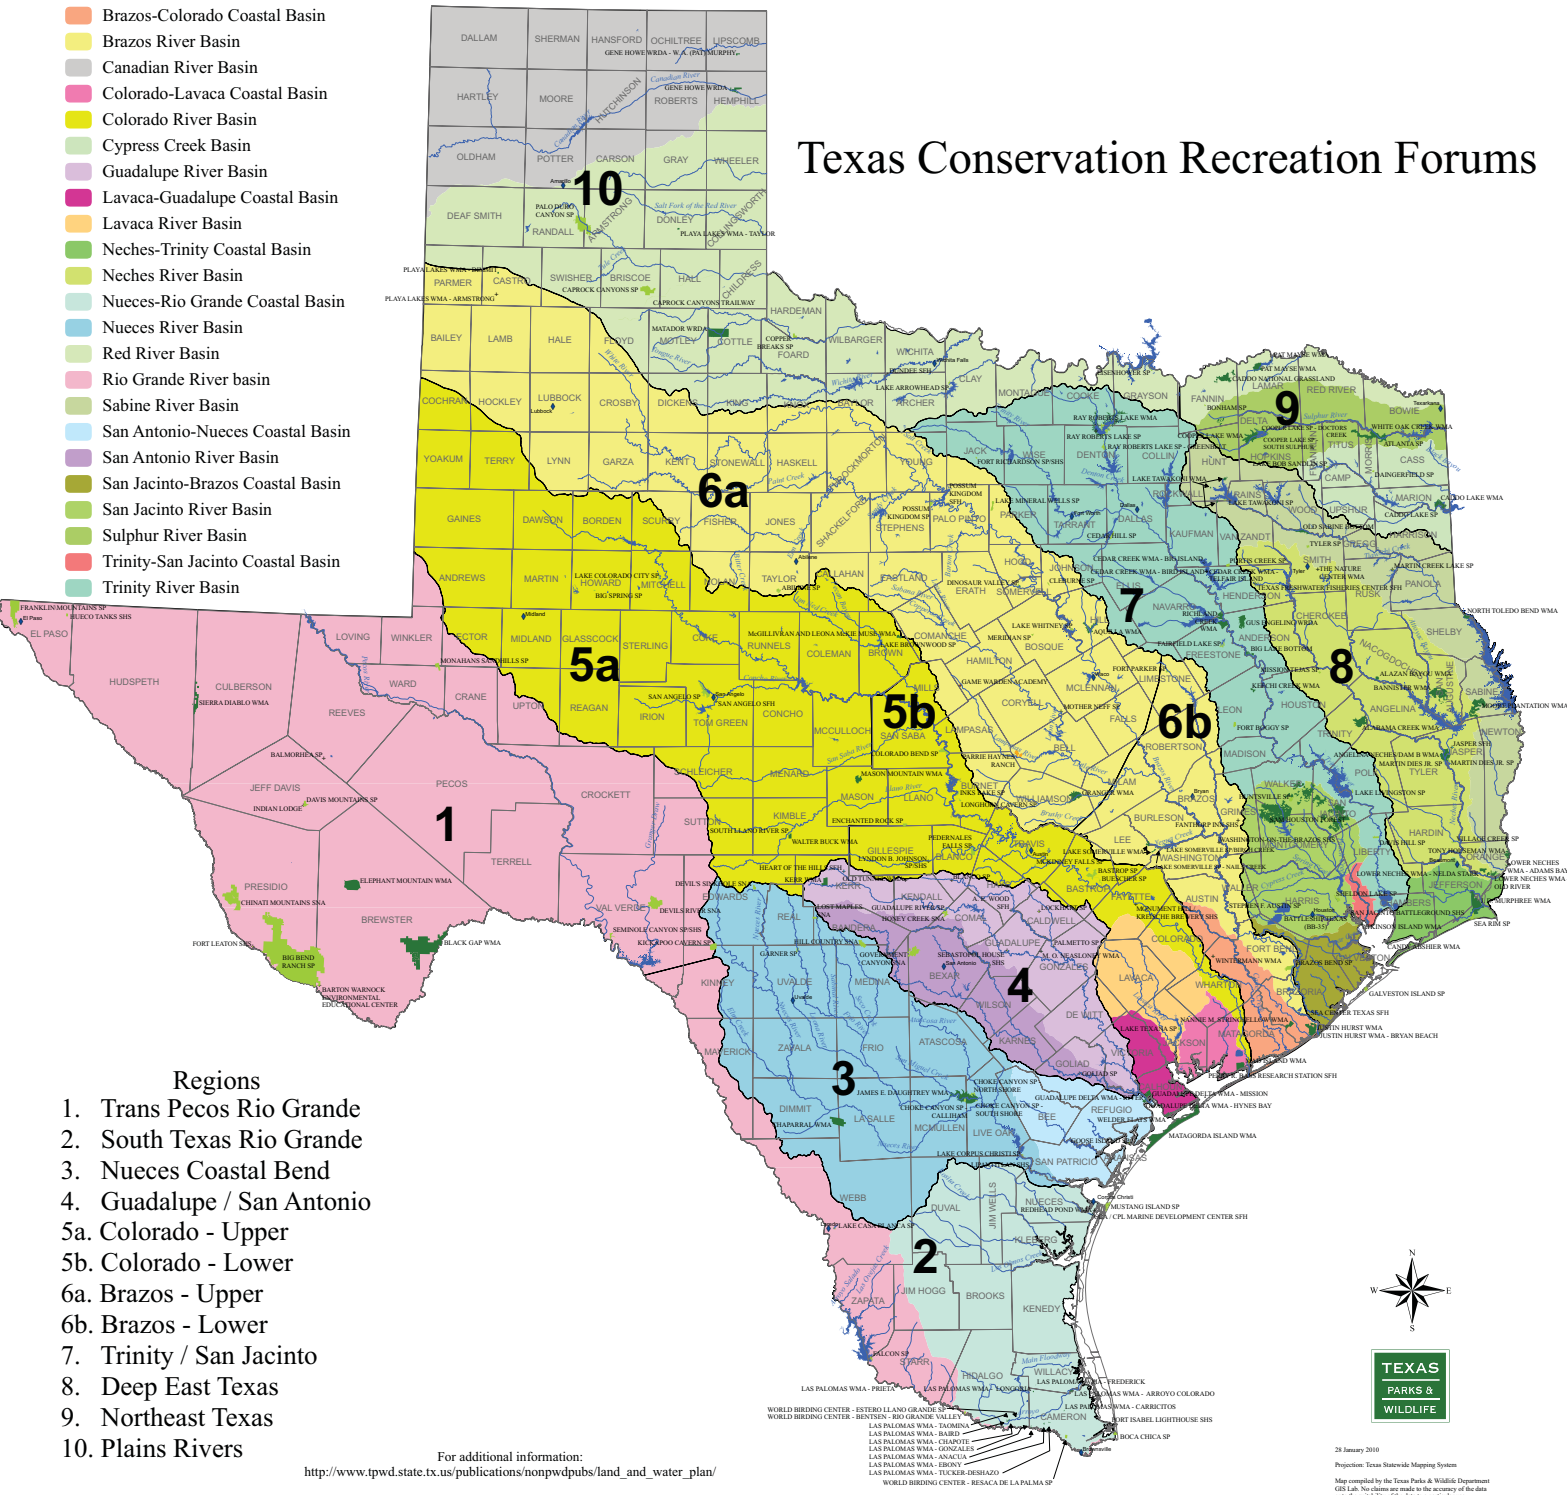

Texas Conservation Recreation Forums

River Basins

- Brazos-Colorado Coastal Basin
- Brazos River Basin
- Canadian River Basin
- Colorado-Lavaca Coastal Basin
- Colorado River Basin
- Cypress Creek Basin
- Guadalupe River Basin
- Lavaca-Guadalupe Coastal Basin
- Lavaca River Basin
- Neches-Trinity Coastal Basin
- Neches River Basin
- Nueces-Rio Grande Coastal Basin
- Nueces River Basin
- Red River Basin
- Rio Grande River basin
- Sabine River Basin
- San Antonio-Nueces Coastal Basin
- San Antonio River Basin
- San Jacinto-Brazos Coastal Basin
- San Jacinto River Basin
- Sulphur River Basin
- Trinity-San Jacinto Coastal Basin
- Trinity River Basin

Regions

1. Trans Pecos Rio Grande
2. South Texas Rio Grande
3. Nueces Coastal Bend
4. Guadalupe / San Antonio
5. 5a. Colorado - Upper
6. 5b. Colorado - Lower
7. 6a. Brazos - Upper
8. 6b. Brazos - Lower
7. Trinity / San Jacinto
8. Deep East Texas
9. Northeast Texas
10. Plains Rivers

For additional information:
<http://www.tpwd.state.tx.us/publications/nonpwdpubs/land_and_water_plan/>