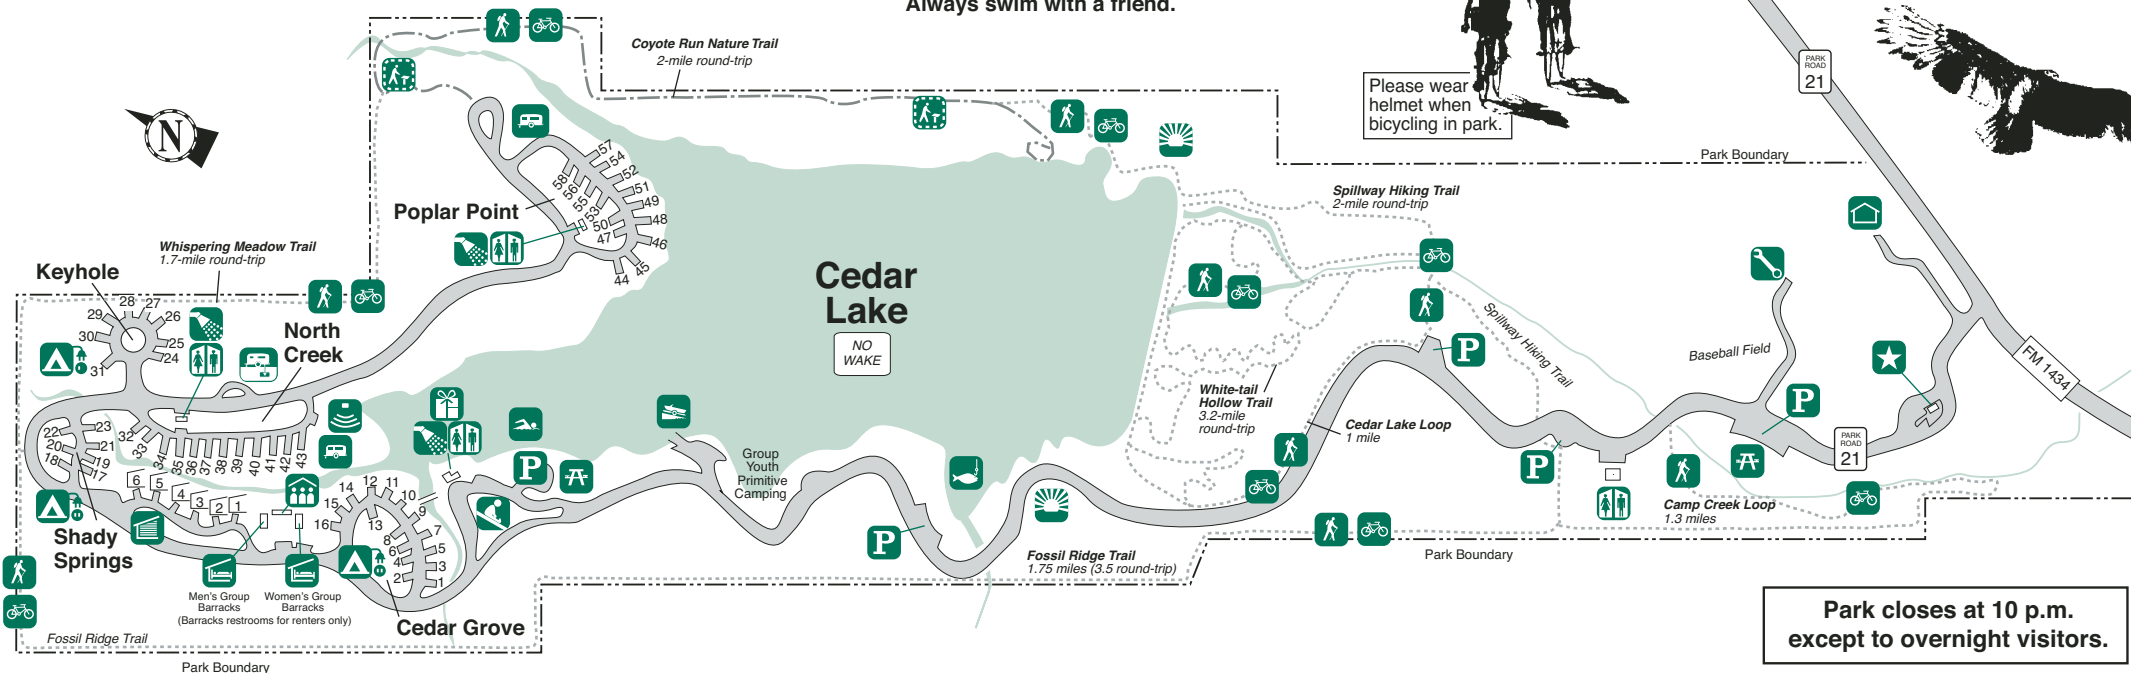

# Cleburne State Park

Swim at your own risk.  
NO LIFEGUARD on duty.  
Children must be supervised  
by an adult that can swim.  
Always swim with a friend.

Please wear  
helmet when  
bicycling in park.

Park closes at 10 p.m.  
except to overnight visitors.

## Legend:

- Headquarters
- State Parks Store
- Rest Rooms
- Showers
- Water/Electric
- Full Hook-up
- Dump Station
- Residences
- Screened Shelters
- Amphitheater
- Hiking Trail
- Bike Trail
- Interpretive Trail
- Playground
- Group Barracks
- Picnic Area
- Dining Hall
- Designated Swimming Area
- Parking
- Boat Ramp
- Fishing Bank
- Maintenance
- Scenic Overlook

### Please Note:

- CHECK OUT time is 2 p.m. or renew permit by 9 a.m. (pending site availability).
- Public consumption or display of an open container of any alcoholic beverage is prohibited.
- A maximum of eight people permitted per campsite. Guests must leave the park by 10 p.m. Quiet time is from 10 p.m. – 6 a.m.
- Excess parking fee is required at campsites with more than two vehicles (including trailers).
- Campsite must be kept clean; all trash must be picked up before you leave. Dumpsters are conveniently located on all camping loops.
- Pets must be on a leash no longer than six feet and under control at all times. Pets are not allowed in any buildings or the beach area.
- GRAY WATER AND BLACK WATER MUST BE DISCHARGED ONLY AT APPROPRIATE SITES.
- Only one unit per site is permitted to hook up to utilities.
- Pole and line fishing only.
- Gathering of firewood is prohibited.
- All plants and wildlife protected by law.
- Valid permit is required on windshield of each vehicle in park. All vehicles must remain on pavement.
- Numbered sites are for overnight camping only. NO PICNICKING.
- Permit required for all areas.