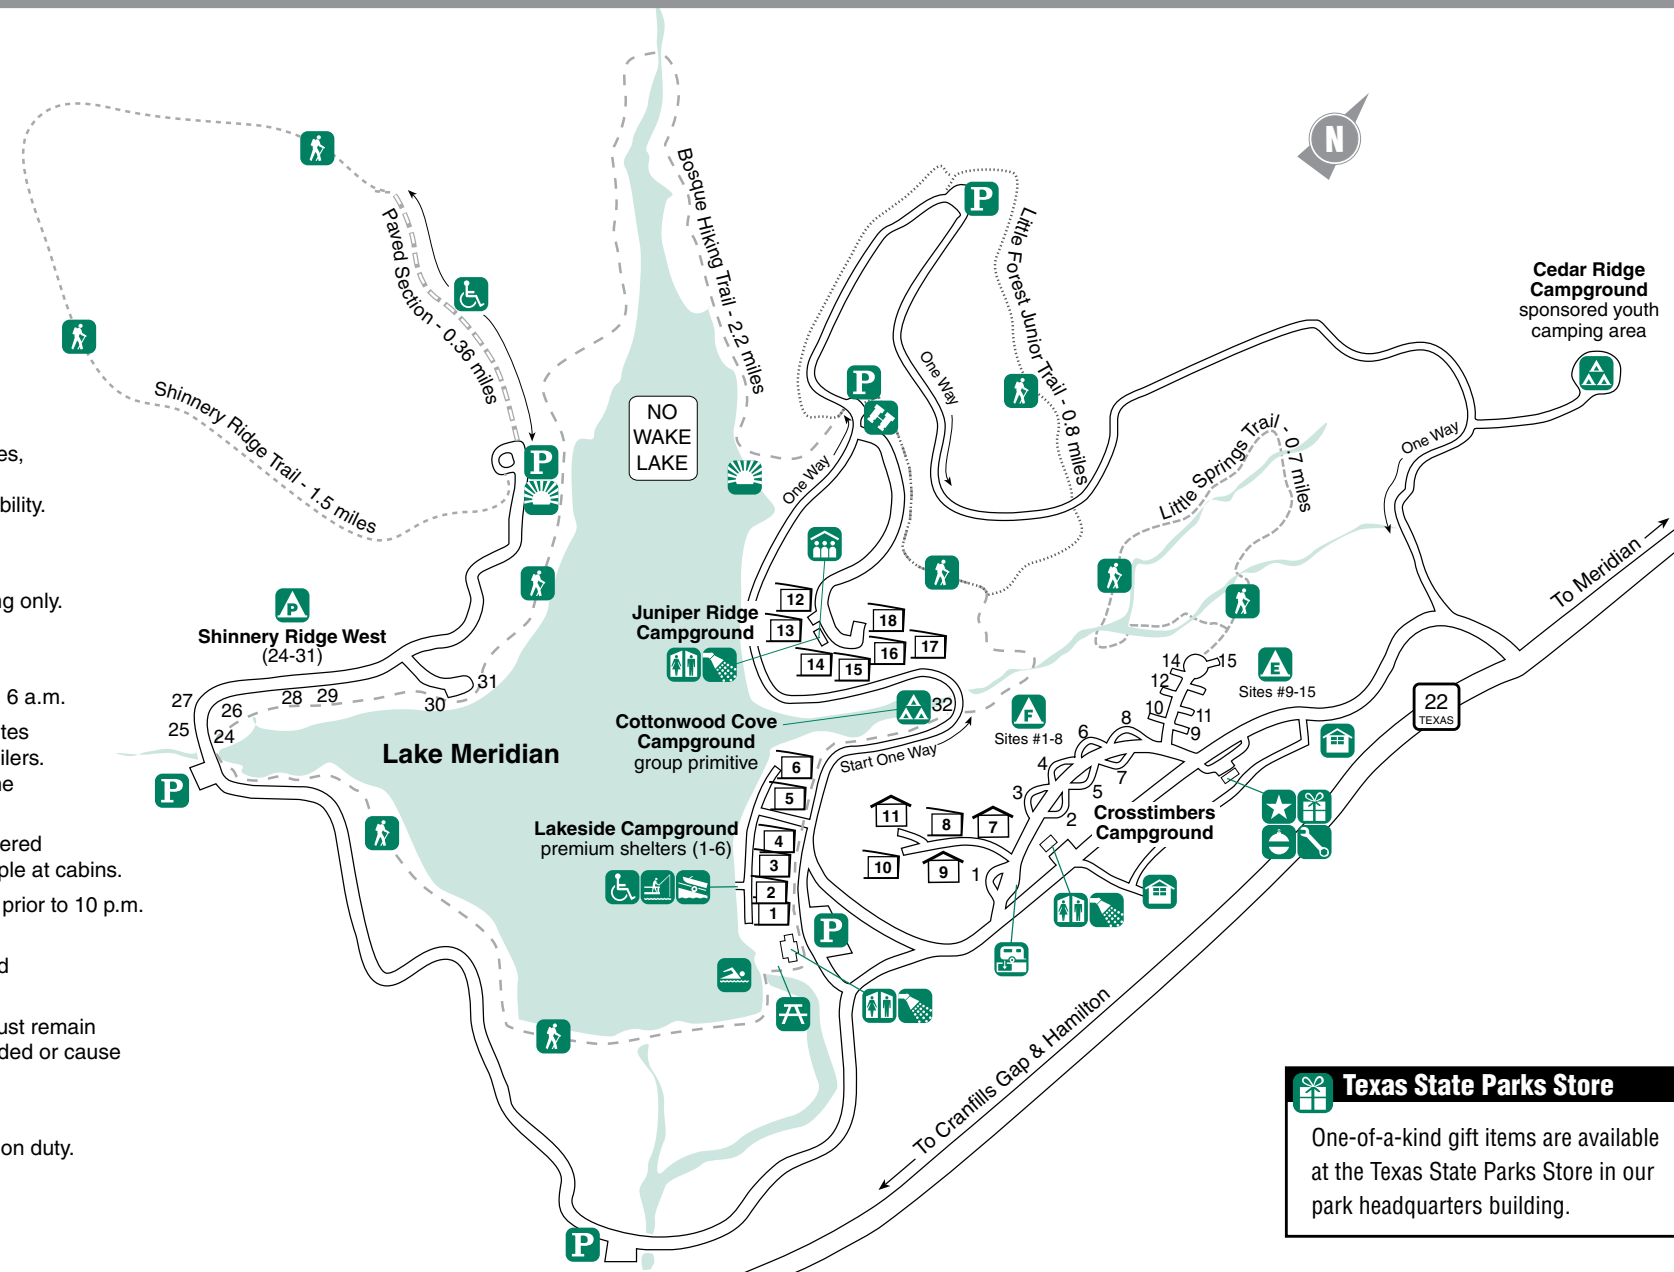

Meridian

State Park

TexasStateParks.org/App

TexasStateParks.org/SocialMedia

#TexasStateParks #BetterOutside

No bikes permitted on park trails.

PLEASE NOTE

- CHECK OUT time is 12 p.m. for campsites, 11 a.m. for cabin and shelters. Renew permit by 9 a.m. subject to availability.
- Public consumption or display of an alcoholic beverage is prohibited.
- Numbered sites are for overnight camping only. **NO PICNICKING**
- Park and drive on paved surfaces only.
- Quiet hours are enforced from 10 p.m. to 6 a.m.
- Excess parking fee is required at campsites with more than two vehicles including trailers. All excess vehicles will be relocated to the overflow parking area.
- A maximum of eight people at any numbered campsite or shelter. Maximum of six people at cabins.
- All day-use visitors **MUST** leave the park prior to 10 p.m.
- No person shall use electrical speakers or radios at a volume which emits beyond their immediate campsite.
- No pets allowed in park facilities. Pets must remain on a leash. Pets must not be left unattended or cause a disturbance.
- Gathering firewood prohibited.
- Swim at your own risk. **NO LIFEGUARD** on duty.
- Stop the spread of invasive species. **CLEAN, DRAIN and DRY** your boat.

LEGEND

- ★ Headquarters
- 🎁 State Parks Store
- 🚰 Tackle Loaner Site
- 🚻 Restrooms
- 🚿 Showers
- 🏕️ Primitive Sites
- ⚡ Water and Electric Sites
- 🏠 Full Hookup Sites
- 🏠 Group Camp
- 🗑️ Dump Station
- 🏠 Screened Shelters
- 🏠 Limited Use Cabin
- 🚶 Hiking Trail
- 🏖️ Picnic Area
- 🏠 Dining Hall
- P Parking
- 🚤 Recommended Swimming Area
- 🚤 Boat Ramp
- 🎣 ADA Accessible Fishing Pier
- 🌅 Scenic Overlook
- 🦋 Bird Blind
- ♿ Wheelchair Accessible
- 🏠 Residence
- 🔧 Maintenance

🎁 Texas State Parks Store
One-of-a-kind gift items are available at the Texas State Parks Store in our park headquarters building.

173 Park Road 7
Meridian, TX 76665
(254) 435-2536

© 2024 TPWD PWD MP P4503-021B (2/24)

This publication can be found at tpwd.texas.gov/spdest/parkinfo/maps/park_maps/

PARK RESERVATIONS

TexasStateParks.org ParquesDeTexas.org
(512) 389-8900

Proud Sponsor of
Texas State Parks