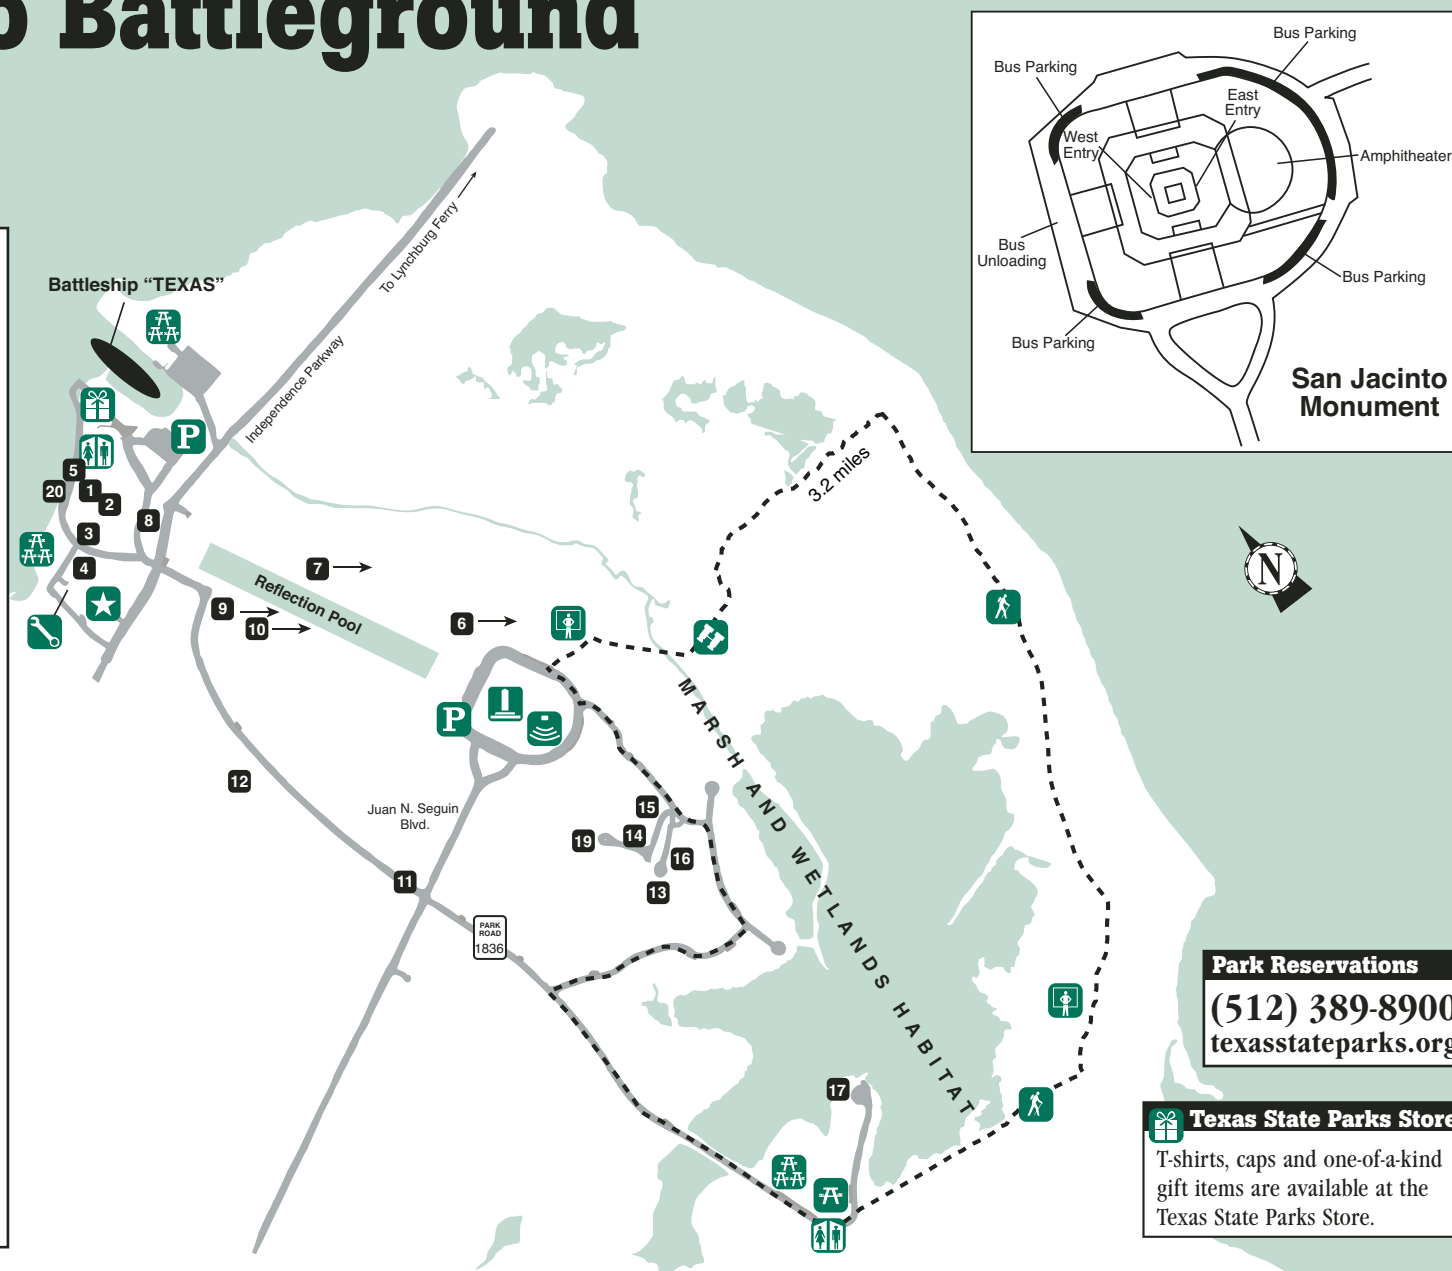

San Jacinto Battleground

State Historic Site

1. San Jacinto Chapter, Daughters of the Republic of Texas, have placed these twenty boulders to interpret the battle fought here April 21, 1836, which won the independence of Texas. *On the back of stone marker: Site "Twin Sisters," April 20, 1836. Replicas of the cannons presented by Citizens of Cincinnati to the Texas Army.*
2. Burleson's Camp
3. Millard's Camp
4. Lamar's Camp
5. Sherman's Camp
6. Sherman's advance; left wing of infantry, April 21, 1836
7. Burleson's advance; infantry, April 21, 1836
8. Advance under General Rusk, April 21, 1836
9. Millard's advance; infantry, April 21, 1836
10. Hockley's advance; artillery, April 21, 1836
11. Mexican position, April 20, 1836
12. Cavalry skirmish under Sherman day before battle
13. Mexican breastworks; calvary engagement under Lamar, April 21, 1836
14. Mexican cannon
15. Mexican breastworks
16. Santa Anna's camp
17. Almonte captured and greatest carnage of battle occurred
18. (Not on battleground) Site of Vince's Bridge in nearby Pasadena, Texas
19. Houston wounded and horse killed under him in battle
20. (No number on this marker which supplanted original No. 20) Beneath an oak tree that grew near this site General Antonio Lopez de Santa Anna, President and dictator of the Republic of Mexico, was brought a captive April 22, 1836 before General Sam Houston, Commander-in-Chief of the Army of Texas, who had been painfully wounded the day previously in the battle of San Jacinto.

Legend:

- Headquarters
- State Parks Store/Concession
- Restrooms
- Picnic Area
- Group Picnic Area
- Parking
- Nature Trail
- Hiking Trail
- Maintenance Bldg.
- San Jacinto Monument
- Amphitheater
- Classroom

Park Reservations
(512) 389-8900
texasstateparks.org

Texas State Parks Store
T-shirts, caps and one-of-a-kind gift items are available at the Texas State Parks Store.

San Jacinto Battleground
State Historic Site
3523 Independence Parkway South
La Porte, TX 77571
(281) 479-2431