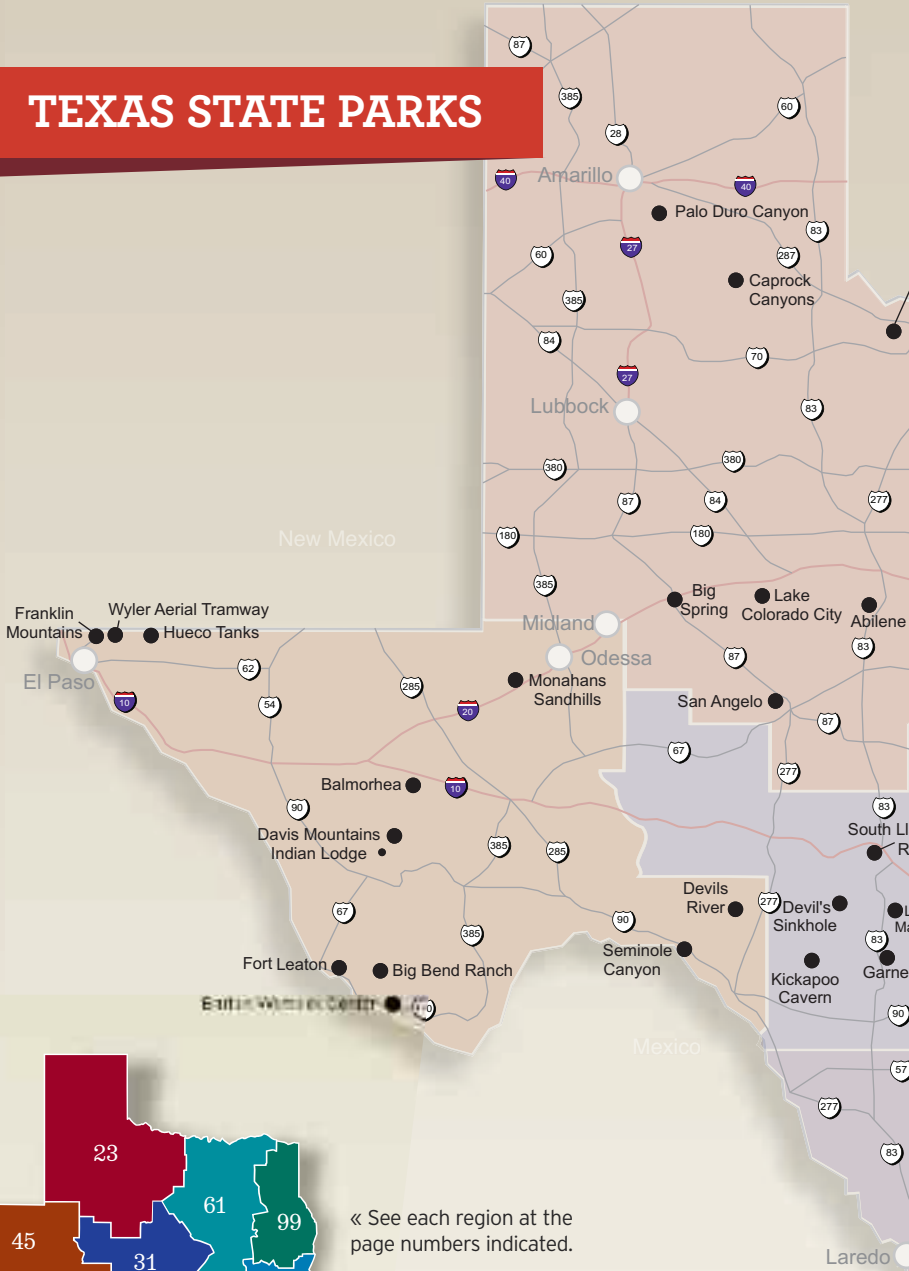

TEXAS STATE PARKS

« See each region at the page numbers indicated.

Copper Breaks

Lake Arrowhead

Eisenhower

Oklahoma

Cooper Lake

Arkansas

Atlanta

Daingerfield

Louisiana

Caddo Lake

Martin Creek Lake

Fort Worth

Dallas

Cedar Hill

Fairfield Lake

Fort Parker

Meridian

Lake Whitney

Mother Neff

Fort Boggy

Huntsville

Lake Livingston

San Antonio

Austin

Lockhart

Palmetto

San Antonio

Goliad

Lake Texana

Sheldon Lake