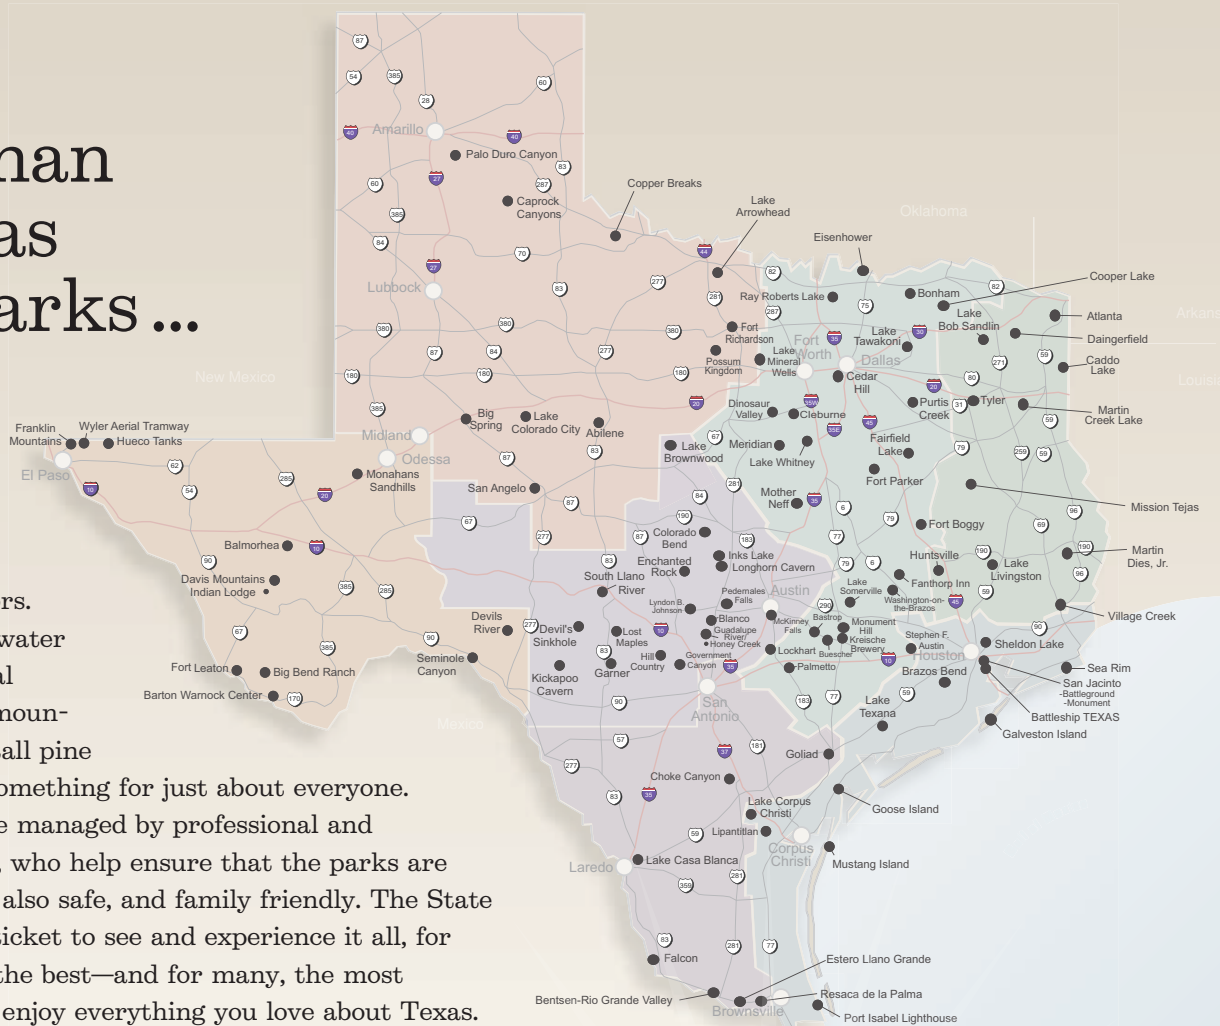

Enjoy more than 90 Texas state parks ...

Year after year, Texas State Parks continue to be special destinations for millions of visitors. With miles of freshwater shoreline and coastal beaches, to unique mountains, canyons and tall pine forests, Texas has something for just about everyone. And, state parks are managed by professional and knowledgeable staff, who help ensure that the parks are not only scenic, but also safe, and family friendly. The State Parks Pass is your ticket to see and experience it all, for 12 full months. It's the best—and for many, the most economical—way to enjoy everything you love about Texas.

...all with one annual pass!

Purchase at any Texas state park or Austin Headquarters.

Or call (512) 389-8900

Visit our website, or for more information, talk to one of our friendly park staff.

www.texasstateparks.org/passes