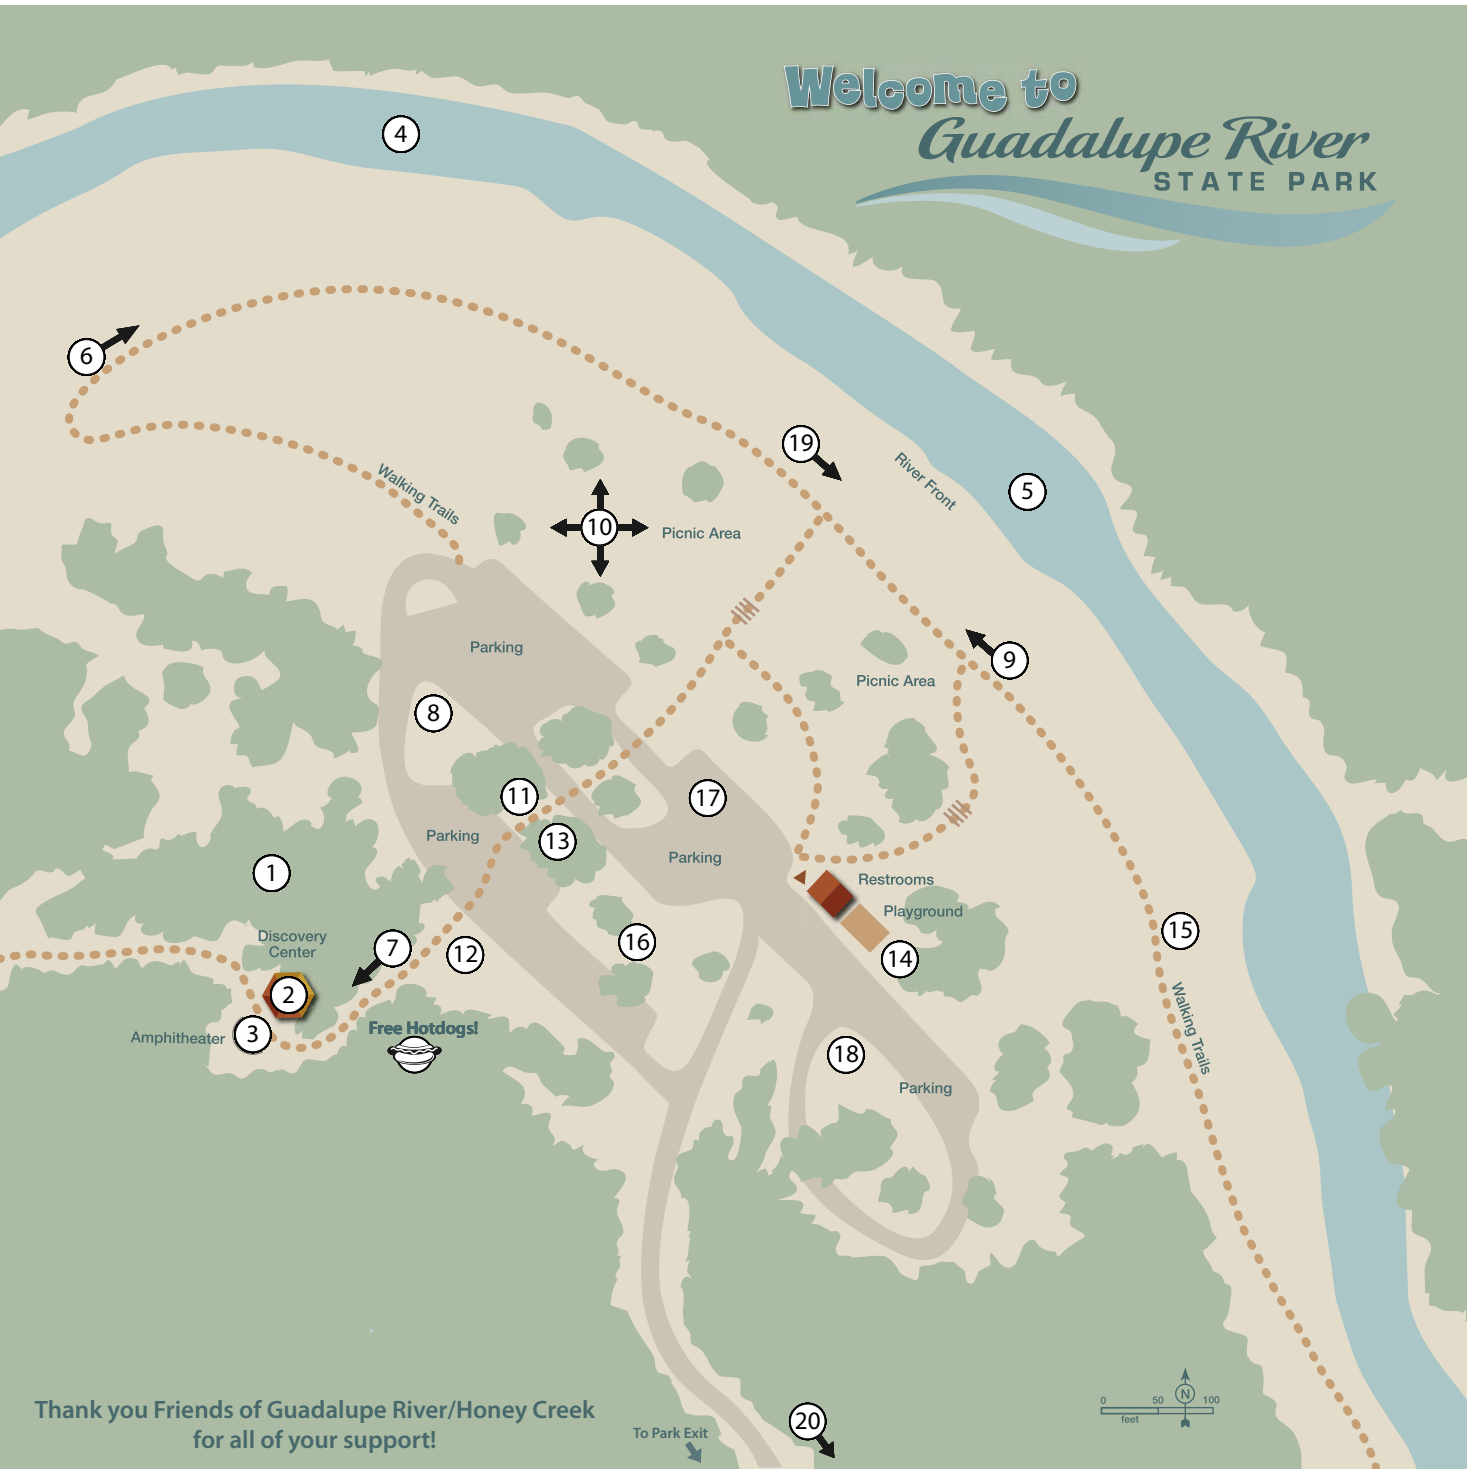

Welcome to
Guadalupe River
STATE PARK

Family Fun Earth Day Event Map

- ① → Wild Bird Banding
- ② → See New Discovery Center and Try Activities!
- ③ → Live Crawfish
- ④ → Catch Water Insects Station 1
- ⑤ → Catch Water Insects Station 2
- ⑥ → Walk and Talk: Rocks ★
- ⑦ → Walk and Talk: Insects ★
- ⑧ → Fishing Fun
- ⑨ → Walk and Talk: Animal Tracks ★
- ⑩ → Look for the Roaming Spider Guy!
- ⑪ → Fossils and Skulls
- ⑫ → Rocks and Gems
- ⑬ → Live Reptiles
- ⑭ → Plants and Seeds
- ⑮ → Nature Drawing
- ⑯ → Hands-On Archaeology
- ⑰ → Water and You Activities
- ⑱ → Earth Day Games
- ⑲ → Walk and Talk: Trees and Plants ★
- ⑳ → Drive to Rust House for 2-Hour Honey Creek Hike (offered twice: 9:30 & 1:30)

★ Walk and Talks start every hour on the half hour from 9:30-3:30

Thank you Friends of Guadalupe River/Honey Creek for all of your support!

To Park Exit