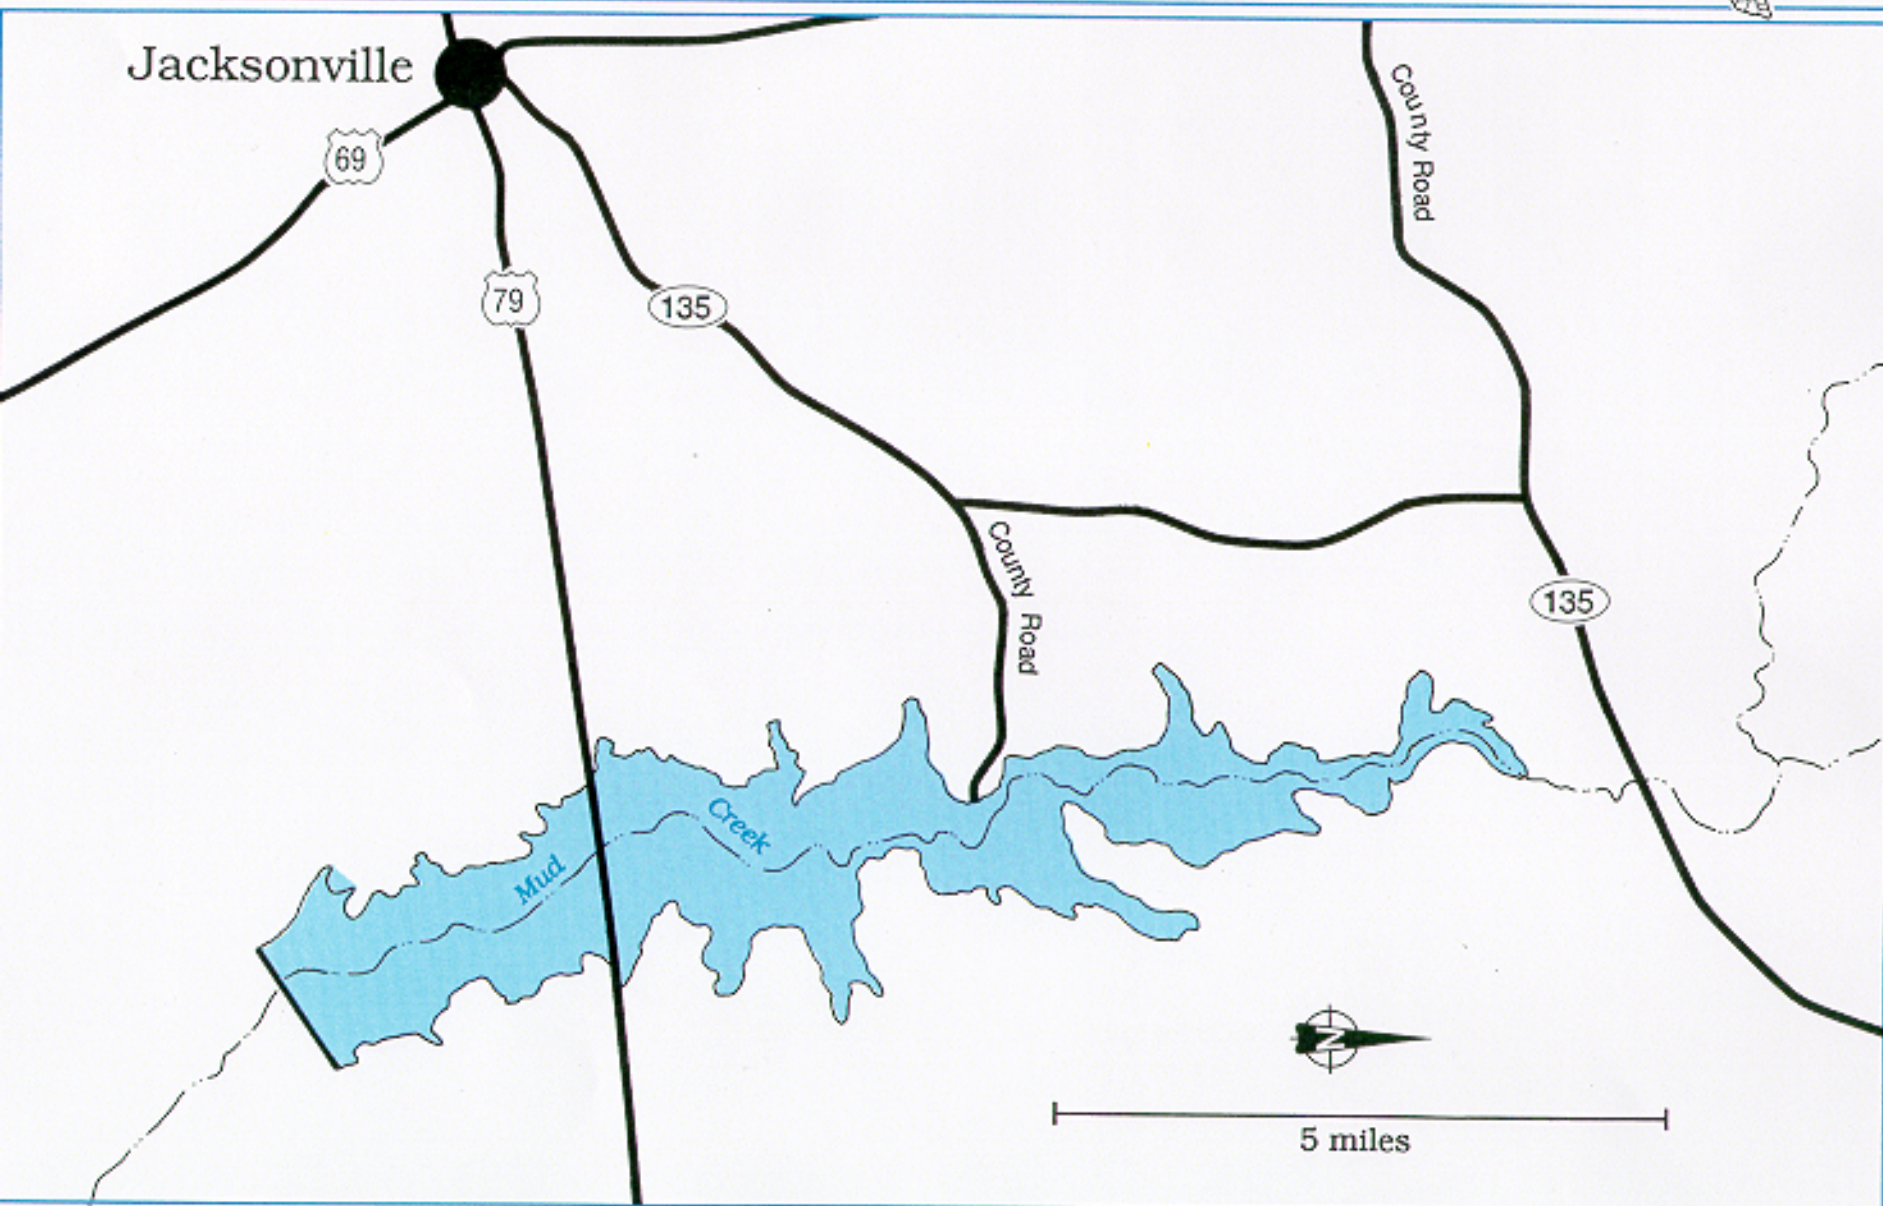

Eastex

Normal Pool El.—315 ft. MSL
Surface Acres—10,089

Cherokee County

Figure 1. Site Location for Eastex Reservoir